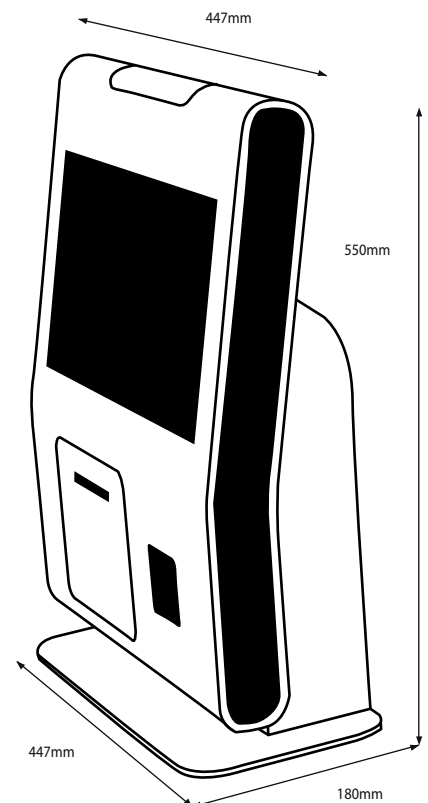

## SPECIFICATIONS

	Model	ÉLYA J1900	ÉLYA i3 S
	Processor	Intel Bay Trail CPU Celeron J1900, @ 2,42Ghz	Intel Skylake U CPU i3-6100U @ 2.30 Ghz
	Chipset	Integrated	Integrated
	Mémoire RAM	DDR3L 1333MHz (max. 8Go)	DDR3L 1333MHz (max. 8Go)
	Emplacement	1x SO-DIMM 4Go	1x SO-DIMM 4Go
	Coeur graphique	Intel HD Graphic	Intel HD Graphic 520
	Fanless	Oui	Oui
	Webcam	2MP	2MP
PANEL PC KP15	Taille	15.6" (16:9 ratio)	15.6" (16:9 ratio)
	Luminosité	250 nits	250 nits
	Résolution	1366 x 768	1366 x 768
	Dalle tactile	True-Flat PCAP Touch	True-Flat PCAP Touch
STORAGE	SSD	60Go	60Go
EXPANSION	Mini PCI-E	1	1
INPUT/OUTPUT	USB 3.0	1	4
	USB 2.0	4	2
	Ports série	4x RJ48 (with DB9 convert cable)	4x RJ48 (with DB9 convert cable)
	LAN	2x RJ45	2x RJ45
	Audio Jack	1x Line-out & 1x Mic-in	1x Line-out & 1x Mic-in
	VGA	1x DB15	1x DB15
	DVI	1x DVI-D (option)	1x DVI-D (option)
OS COMPATIBLES		Windows 10 ENTRY (32/64bit), Windows 7 (32/64bit), POSReady 7 (32/64bit), Linux	Windows 10 VALUE (32/64bit), Windows 7 (32/64bit), POSReady 7 (32/64bit), Linux
AUDIO	Speakers	2x 2W	
POWER	Kiosk	220V	
OPTIONS	WIFI+ BT	802.11 b/g/n WLAN card + BT 4.0	
	EMC & Security	FCC Class A, CE Mark, LVD	
CERTIFICAT	IP	65 in front	
ENVIRONMENT	Operating temperature	0°C ~ 35°C (32°F ~ 95°F) (Still Air)	
	Storage temperature	-20°C ~ 60°C (-4°F ~ 140°F)	
	Humidity	20% ~ 85% RH without condensation	
PRINTER	Model	TP85	
2D BARCODE READER	2D omnidirectionnel imager	BC450	
DIMENSIONS		450 x 180x 550 mm	
WEIGHT		24kg	
OPTIONS		TPE support Base Wallmounted	