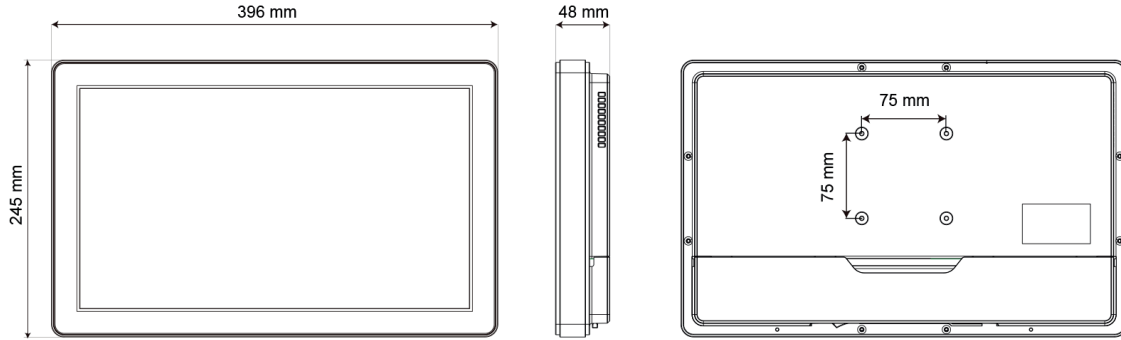

PANEL PC KP15"

15.6" True-Flat PCAP Touch
Intel Bay Trail j1900
Front IP65
FANLESS

PANEL PC KP15''

Black

White

MOTHERBOARD

Model	KP15 J1900
Processor	Intel Bay Trail CPU Celeron J1900, Quad Core 2G/2.41G
Chipset	CPU Integrated
System Memory	DDR3L 1333MHz (max. 8Go)
Memory Socket	1x SO-DIMM 4Go
Graphic Engine	Intel HD Graphic
Webcam integrated	2MP

LCD TOUCH PANEL

LCD Size	15.6" (16:9 ratio)
Brightness	220 nits
Resolution	1366 x 768
Touch Screen	True-Flat PCAP Touch

STORAGE DEVICE

SSD	60Go
-----	------

EXPANSION

Mini PCI-E	1
------------	---

EXTERNAL I/O PORTS

DIMENSIONS

	396 x 48 x 245 mm
--	-------------------

WEIGHT

	4.5 kg
--	--------

MOUNTING

	75 x 75
--	---------

OS SUPPORTED

	Windows 7 (32/64bit), POSReady 7 (32/64bit), Windows 10 ENTRY (32/64bit), Linux
--	---