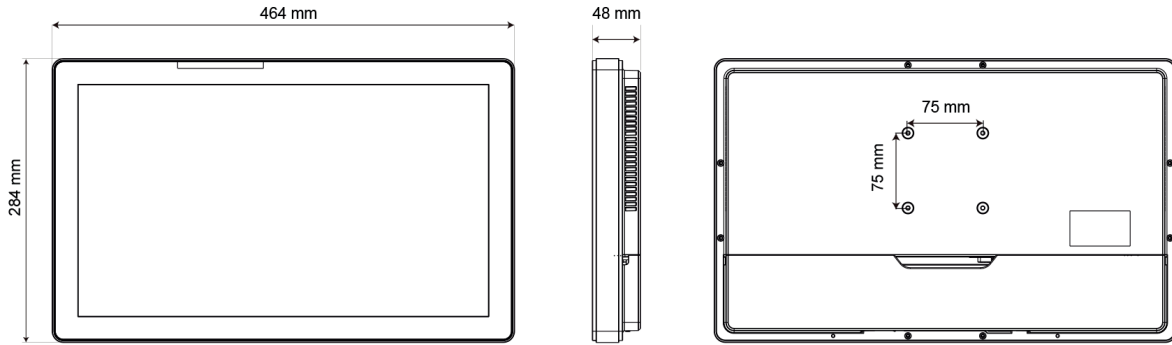

PANEL PC KP18"

18.5" True-Flat PCAP Touch
Intel Bay Trail j1900
Front IP65
FANLESS

PANEL PC KP18''

Black

White

MOTHERBOARD

Model	KP18 J1900
Processor	Intel Bay Trail CPU Celeron J1900, Quad Core 2G/2.41G
Chipset	CPU Integrated
System Memory	DDR3L 1333MHz (max. 8Go)
Memory Socket	1x SO-DIMM 4Go
Graphic Engine	Intel HD Graphic
Webcam integrated	2MP

LCD TOUCH PANEL

LCD Size	18.5" (16:9 ratio)
Brightness	250 nits
Resolution	1366 x 768
Touch Screen	True-Flat PCAP Touch

STORAGE DEVICE

SSD	60Go
-----	------

EXPANSION

Mini PCI-E	1
------------	---

EXTERNAL I/O PORTS

DIMENSIONS

	464 x 48 x 284 mm
--	-------------------

WEIGHT

	6.8 kg
--	--------

MOUNTING

	75 x 75
--	---------

OS SUPPORTED

	Windows 7 (32/64bit), POSReady 7 (32/64bit), Windows 10 ENTRY (32/64bit), Linux
--	---