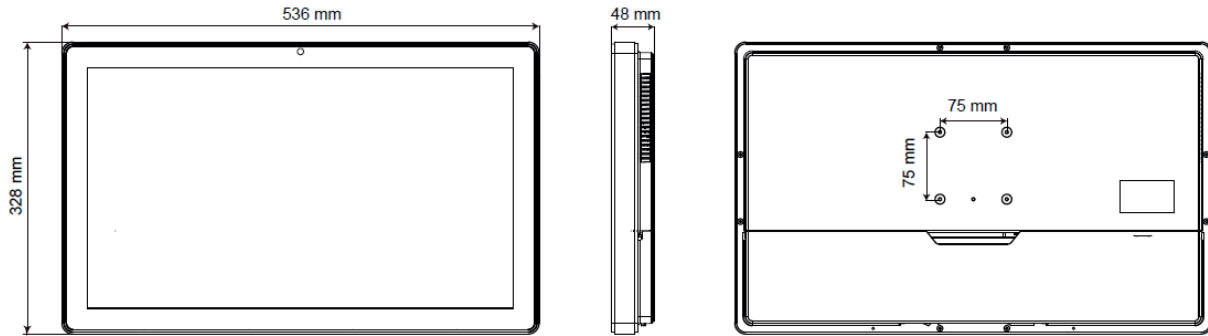

PANEL PC KP21''

Black

White

MOTHERBOARD

Model	KP21 J1900
Processor	Intel Bay Trail CPU Celeron J1900, Quad Core 2G/2.41G
Chipset	CPU Integrated
System Memory	DDR3L 1333MHz (max. 8Go)
Memory Socket	1x SO-DIMM 4Go
Graphic Engine	Intel HD Graphic
Webcam integrated	2MP

LCD TOUCH PANEL

LCD Size	21.5" (16:9 ratio)
Brightness	250 nits
Resolution	1920 x 1080
Touch Screen	True-Flat PCAP Touch

STORAGE DEVICE

SSD	60Go

EXPANSION

Mini PCI-E	1

EXTERNAL I/O PORTS

USB	1x USB3.0, 4x USB2.0
Serial Port	4x RJ48
LAN	2x RJ45
Audio Jack	1x Line-out
VGA	1x DB15

AUDIO

Speakers	2x 2W

POWER

Power Adapter	90W / 19V

PERIPHERAL (OPTION)

WiFi + BT	802.11 b/g/n WLAN card + BT 4.0 (either 2nd LAN ou WiFi + BT)

CERTIFICATE

Certifications	FCC Class A, CE Mark, LVD

ENVIRONMENT

Ventilation	Fanless
Dust & Water Proof	IP65 in front
Operating Temperature	0°C ~ 35°C
Storage Temperature	-20°C ~ 60°C
Humidity	20% ~ 85% RH non-condensing

DIMENSIONS

	536 x 48 x 328 mm

WEIGHT

	8 kg

MOUNTING

	75 x 75

OS SUPPORTED

Specifications are subject to change without notice. © OXHOO 2018