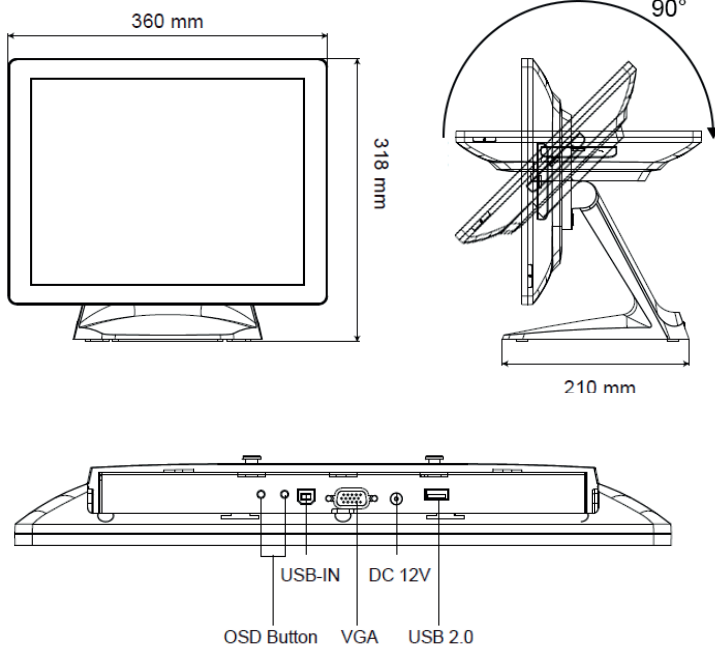

4:3

WIDESCREEN

CAPACITIVE
MULTI-TOUCH

INTEGRATED
CUSTOMER DISPLAY*

LECTEUR*
DALLAS

BADGE*

IP65

*in option

LCD 150

Enhanced User/Customer Experience
Ergonomic, Stylish and Compact
Support VESA Wall Mount

LCD 150

ÉCRAN	LCD Size	15" LED
	Brightness	300 nits
	Resolution	1024 x 768
	Touch Screen	PCAP Touch
	Tilt Adjustment	0° ~ 90°
I/O PORTS	USB	1x USB2.0 (Type A) 1x USB2.0 (Type B to PC)
	VGA	1x DB15
	DC Jack	1x 2 pin
	OSD Button	2 (Power, Auto) + LED
	ALIMENTATION	Power Adapter
OPTIONS	MSR	3-Track MSR (USB)
	iButton	iButton (USB)
	Customer Display	LCM display 2 x 20 characters (USB)
CERTIFICAT	EMC & Safety	FCC Class A, CE Mark, LVD
ENVIRONNEMENT	Operating Temperature	0°C ~ 40°C (32°F ~ 104°F)
	Storage Temperature	-20°C ~ 60°C (-4°F ~ 140°F)
	Humidity	20% ~ 85% RH non-condensing
DIMENSIONS	360 x 218 x 250 à 339 mm	
POIDS	4,34 kg	
VESA	VESA Mount 100 x 100	