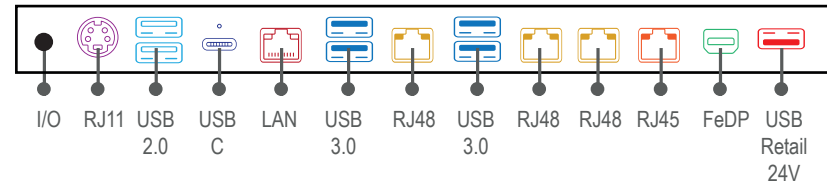

TECHNICALS SPECIFICATIONS

CONFIGURATIONS

Screen Size	15"
Resolution	1024*768
Touch Panel	PCAP multipoints
Available	JOON
	JOON Panel

PROCESSORS

Processors	J6412 Elkhart Lake
	i3 1115G4 Tiger Lake

MEMORY

RAM	8GB DDR4
Storage	128GB SSD M2
Graphics	Intel HD Graphics

ENTRÉES / SORTIES

LAN	1 (Gb)
USB	1* 2.0 + 4*3.0
USB-C	1
FeDP	1
RS232	3 (RJ48)
Tiroir caisse	1

OS COMPATIBLES

OS	Windows 10

DIMENSIONS

H*L*P	368*273*233mm
Panel : H*L*P	267*210*370mm

WEIGHT

Weight	4.3kg
Weight panel	3kg

COLOUR

Colour	Black or White

VARIOUS

VESA	75
Power Supply	19V
USB Retail	1*24V

OPTIONS

Customer Display
2nd screen 11.6"
iButton Reader
2D Reader
MSR Reader
16GB DDR4 memory
NVMe 250GB

I/O BOARD

INTEL ELKHART LAKE J6412

INTEL TIGER LAKE i3 1115G4