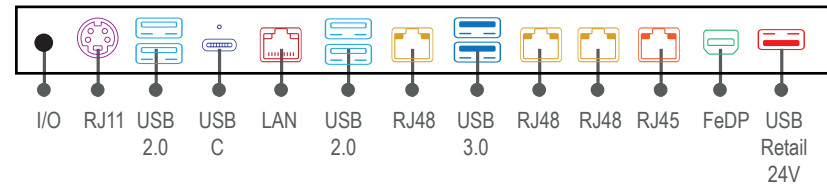

CONTACT US

OXHOO France
333, avenue Marguerite Perey 77127 LIEUSAINT
Téléphone : (+33) 01 64 43 64 40
contact@oxhoo.com - www.oxhoo.com

OXHOO UK Ltd
14 Seymour Court, Runcorn, Cheshire WA7 1UZ
Phone : (+44) 01928 579 824
contact@oxhoo.com - www.oxhoo.com