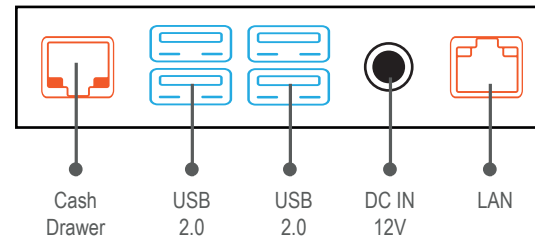

TECHNICALS SPECIFICATIONS

CONFIGURATIONS

Screen Size	11,6" 16/9
Resolution	1920*1080
Touch Panel	PCAP multipoints
Speakers	2W*1
Camera	0.3 Mega Pixel
Network	WIFI IEEE802.b/g/n
	Bluetooth BT4.2
	Ethernet 10M/100M

PROCESSOR

Processor	RK3568 Quad-Core Cortex-A55

MEMORY

RAM	2GB DDR4
Storage	16GB eMMC

I / O

LAN	1
USB	4* 2.0
VGA	1
Audio out	1
Cash drawer	1

OS INCLUDED

OS	Android 11

DIMENSIONS

L * H * P	286*174*303mm

WEIGHT

Weight	3.5kg

COLOUR

Colour	Black

VARIOUS

VESA	75
Power Supply	12V/3A

OPTIONS

Customer Display
2nd screen 3.5"
2D Reader
MSR Reader
Dongle Wifi

I/O BOARD

RK3568 QUAD-CORE CORTEX A55

CONTACT US

OXHOO France
333, avenue Marguerite Perey 77127 LIEUSAINT
Téléphone : (+33) 01 64 43 64 40
contact@oxhoo.com - www.oxhoo.com

OXHOO UK Ltd
14 Seymour Court, Runcorn, Cheshire WA7 1UZ
Phone : (+44) 01928 579 824
contact@oxhoo.com - www.oxhoo.com