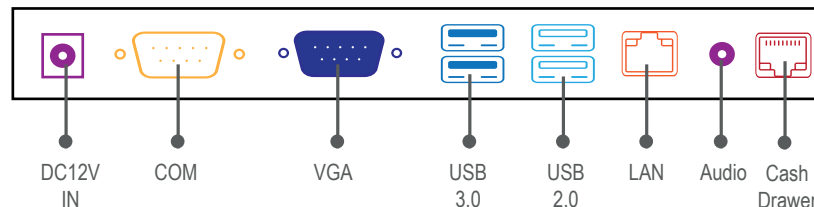

TECHNICALS SPECIFICATIONS

CONFIGURATIONS

Diagonale	11,6"
Résolution	1920*1080
Tactile	PCAP multipoints

PROCESSOR

Processor	J6412 Elkhart Lake

MEMORY

RAM	8GB DDR4 SO-DIMM
Storage	128GB SSD Mini SATA

I / O

LAN	1
USB 3.0	2
USB 2.0	2
VGA	1
COM	1
Cash-drawer	1
Jack out	1
Speaker	1

OS COMPATIBLE

OS	Windows 10

DIMENSIONS

L * H * P	310*300*120 mm

WEIGHT

Weight	2.7kg

COLOUR

Colour	Anthracite

VARIOUS

Cooling	Fanless
Power Supply	12V

INCLUDED

Customer Display
USB/Serial Printer 80*60*12mm

OPTIONS

16GB DDR4
250GB SSD Mini SATA

I/O BOARD

CONTACT US

OXHOO France
333, avenue Marguerite Perey 77127 LIEUSAINT
Téléphone : (+33) 01 64 43 64 40
contact@oxhoo.com - www.oxhoo.com

OXHOO UK Ltd
14 Seymour Court, Runcorn, Cheshire WA7 1UZ
Phone : (+44) 01928 579 824
contact@oxhoo.com - www.oxhoo.com