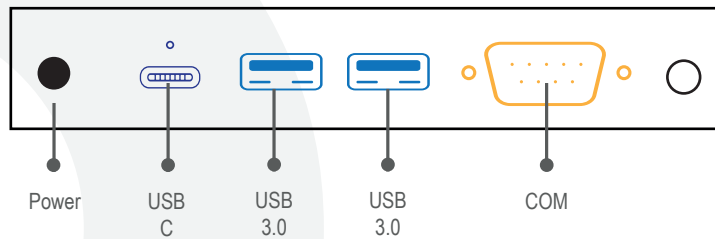

BOX 26

FREE UP YOUR SPACE

The **BOX 26** is a concentrate of technology. An aluminum central unit with an ultra-compact, sleek and modern design, conceived for demanding, confined environments.

I/O BOARD

DIMENSIONS

H*L*P	120*120*23 mm
-------	---------------

WEIGHT

Weight	0,6kg
--------	-------

COLOUR

Colour	Black
--------	-------

VARIOUS

VESA	75 & 100
Power Supply	12V