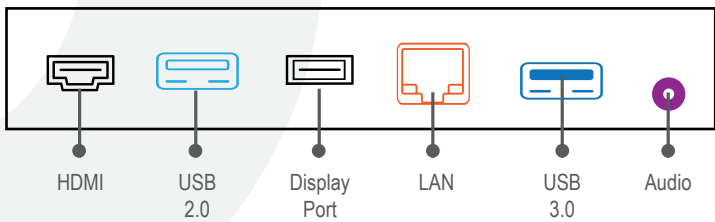

BOX 26

FREE UP YOUR SPACE

The **BOX 26** is a concentrate of technology. An aluminum central unit with an ultra-compact, sleek and modern design, conceived for demanding, confined environments.

I/O BOARD

DIMENSIONS

H*L*P	120*120*23 mm
-------	---------------

WEIGHT

Weight	0,6kg
--------	-------

COLOUR

Colour	Black
--------	-------

VARIOUS

VESA	75 & 100
Power Supply	12V