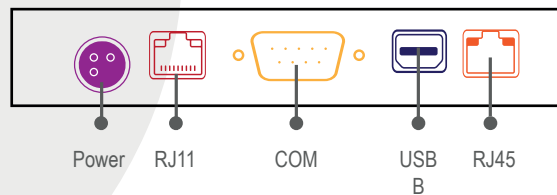

TP85

DESIGN IN EVERY DETAIL

Discover our **TP85** thermal printer, the essential tool for all your ticket printing needs. Versatile, it prints quickly and silently. Compact and easy to use, it fits perfectly into any environment. What's more, its versatile connectivity makes it easy to integrate with a variety of systems and devices. Available in black or white.

I/O BOARD

TECHNICAL SPECIFICATIONS

CONFIGURATIONS

Print method	Direct thermal
Effective print width	72mm (576 points)
Paper loading	Automatic
Emulation	ESC/POS

SETTINGS

Printing	Monochrome or Bi couleur
Control panel	LED
Print speed	250mm/s 59 lines/s
Paper roll	80mm 79,50 ± 0,50 (L)mm x dia 83,00 mm or 58mm; 57,50 ± 0,50 (L)mm x dia 83,00mm
Depth	0.056~01 micro
Characters per lines	42/21 Fonte A - 56/28 Fonte B
Font	95 Alphanumerique, 37 International, 128*11 Graphique, Korean
Barcodes	UPC-A, UPC-E, EAN8, EAN13, Code 39, Code 93, Code 128, ITF, CODABAR, PDF417, QR Code
Cutter	Total or partial
Sensor	End of roll, cover open
Interfaces	USB type B, RS-232 DB9 (TP85 BL/ WL) réseau RJ45, Tiroir RJ11 24V Compatible ouverture de 2 Tiroirs
PGM & graphic logo	256 Kb
Internal memory	64Kb
OS	Win10/Win7/POSReady 7/Linux CUPS/ OPOS/JavaPOS, SDK, ANDROID

MODEL

Cut	2.000.000 Cut
Print head	150Km of paper
Number of lines	70,000,000

VARIOUS

Power supply	100~240AC (50~60Hz) 24VDC 2,5A
Settings	Horizontal, Vertical
Cable & power supply	Power supply, RS232 cable, USB cable
Operating temp.	0°C ~ 50°C
Storage temp.	-20°C ~ 70°C
Humidity	5% ~ 90% (Off papier)
Option	External buzzer

DIMENSIONS

H*L*P	132*134,8*132mm
-------	-----------------

WEIGHT

Weight	1,35kg
--------	--------

COLOUR

Colour	Black or white
--------	----------------

AVAILABLE IN

TP 85	Tri-interfaces
TP 85 V	5 interfaces
TP 85 i	Cloud