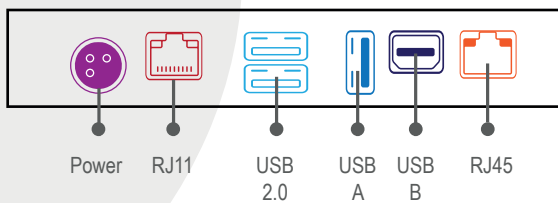

TP85i

DESIGN IN EVERY DETAIL

Designed down to the smallest detail, the **TP85i** printer is the latest addition to the OXHOO range. This modern 'cloud' printer incorporates a WEB server with which any application can communicate over the network to print, control a client display or connect and retrieve information from a BC361 handheld scanner.

Communication between the application and the printer is via Postman requests.

The TP85i can also be equipped with an optional Wifi/Bluetooth dongle, available in black only.

Tested and approved, it's unanimously acclaimed... give it a try.

I/O BOARD