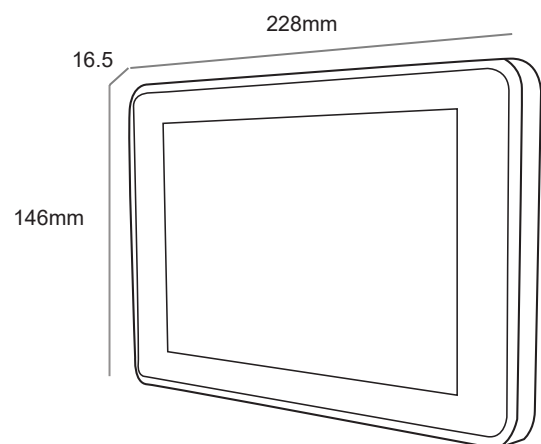

OPTIONS

Specifications are subject to change without notice. © OXHOO 2019